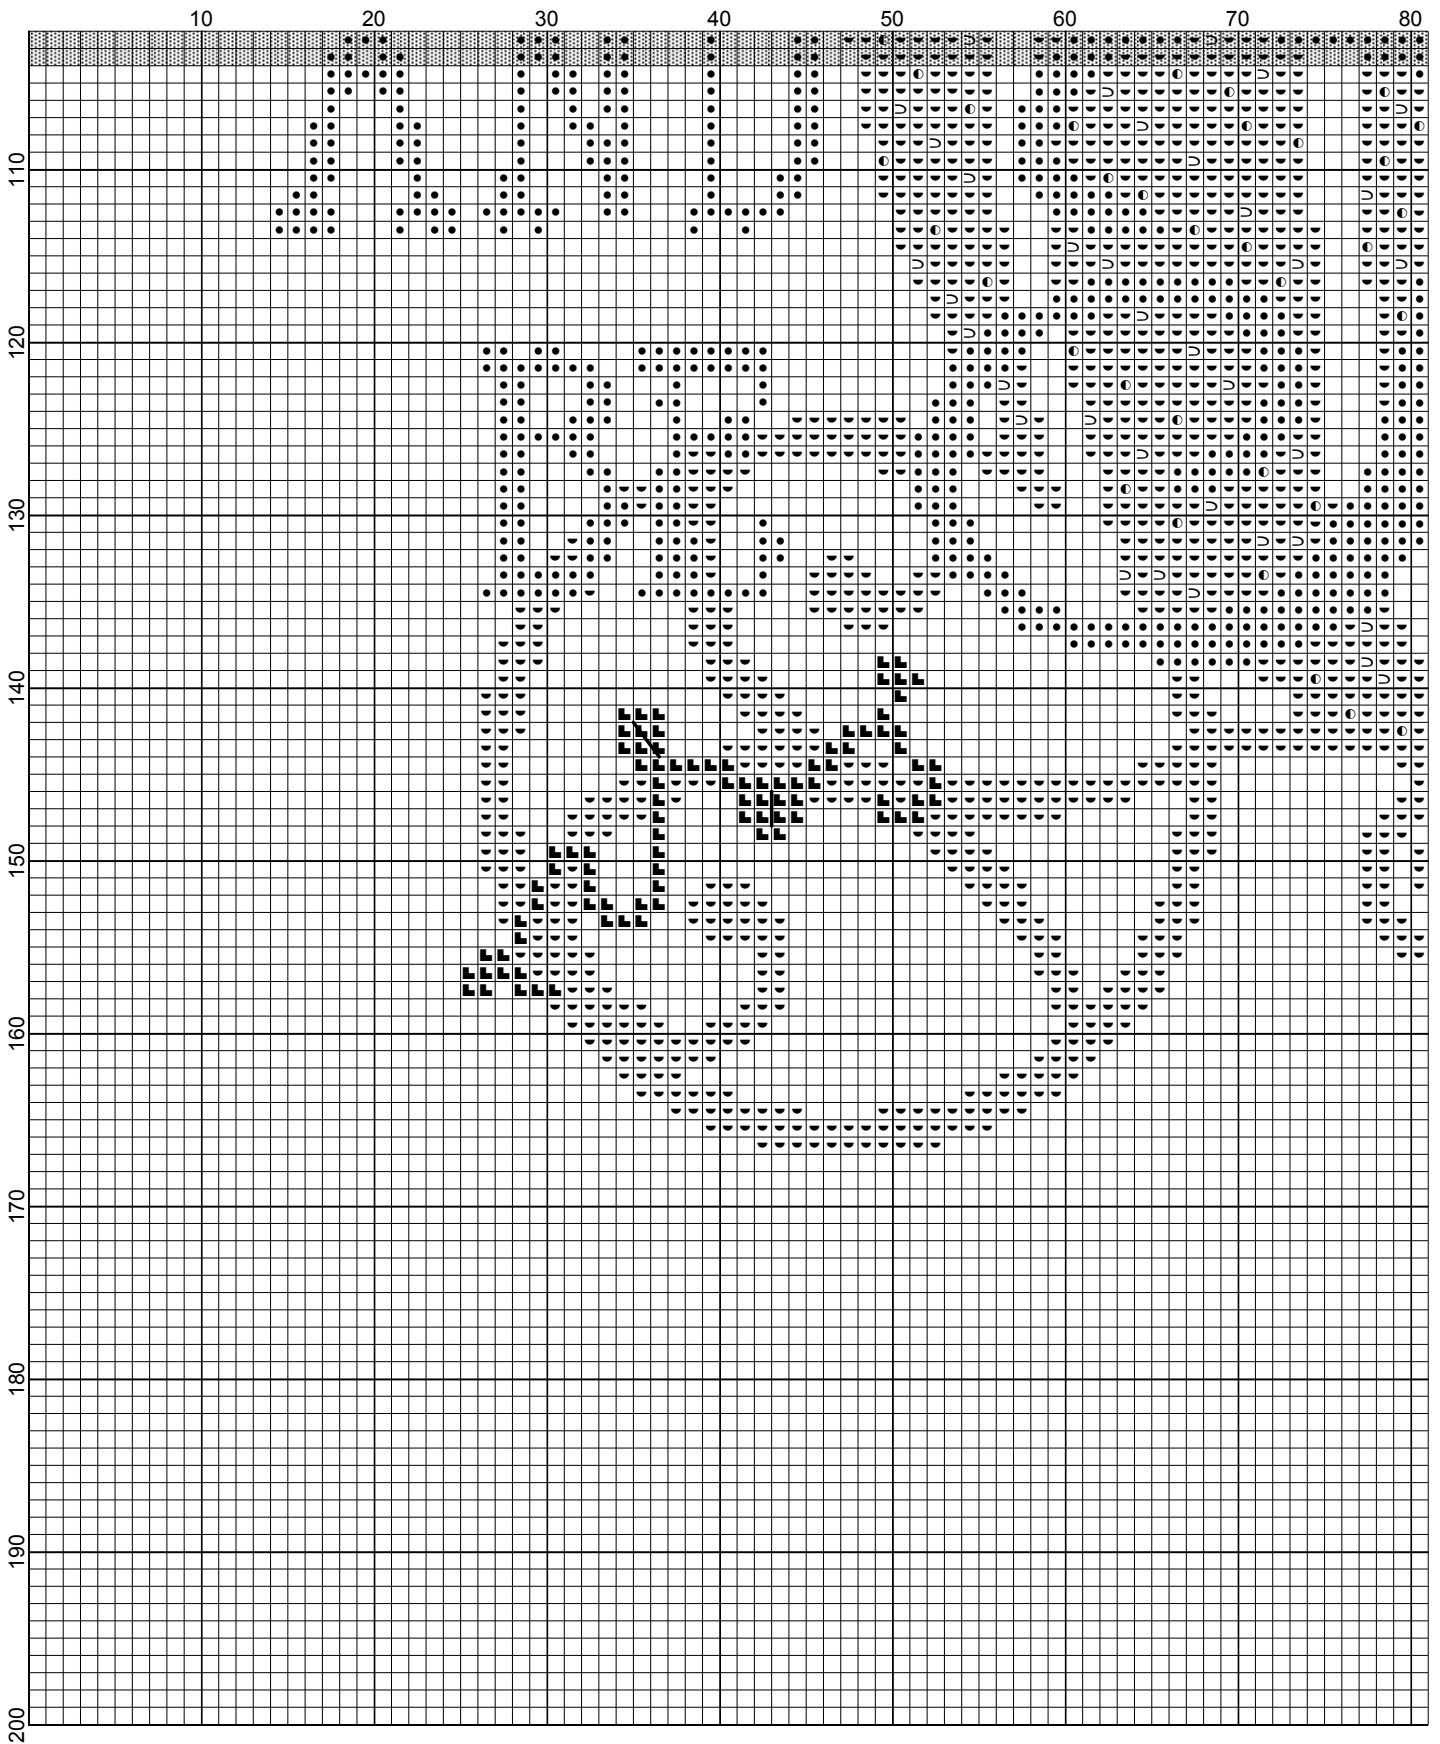

- Legend:
- DMC-310
  - DMC-996
  - KR8-044
  - KR8-032
  - KR8-008
- Backstitches:
- DMC-310

Cinderella by Witchy Woman

Cinderella by Witchy Woman

# Cinderella by Witchy Woman

- Legend:
- ◼ DMC-310
  - ◼ DMC-996
  - ◼ KR8-044
  - ◼ KR8-032
  - ◼ KR8-008
- Backstitches:
- DMC-310

Cinderella by Witchy Woman

Cinderella by Witchy Woman

Cinderella by Witchy Woman

# <No Title>

---

**Grid Size:** 200W x 200H  
**Design Area:** 12.71" x 9.57" (178 x 134 stitches)

## Backstitch Lines:

———— DMC-310 black