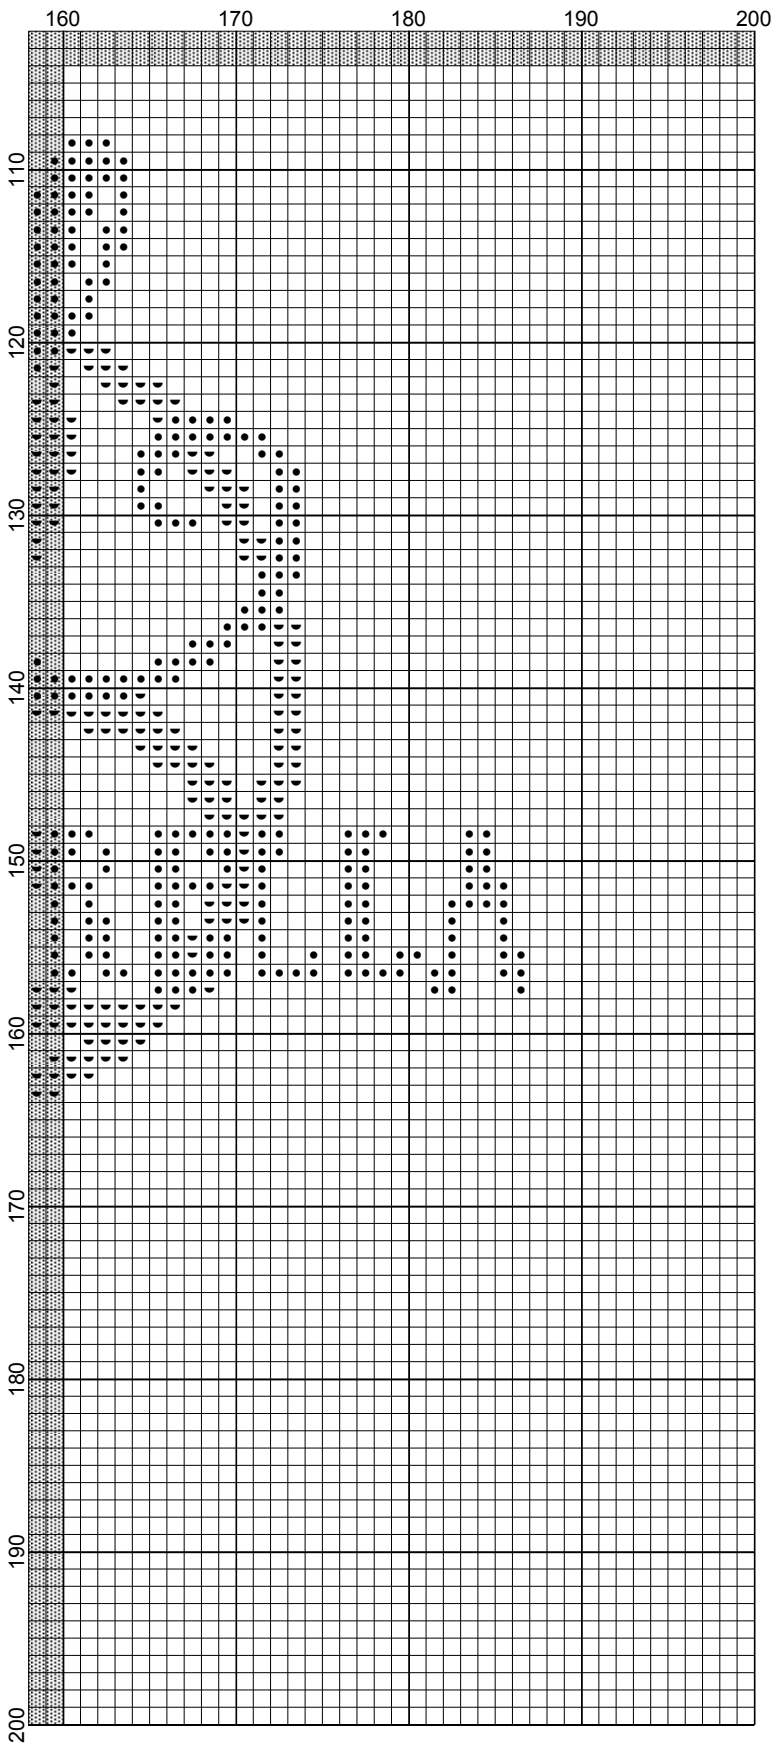

- Legend:
- DMC-310
  - DMC-996
  - KR8-044
  - KR8-032
  - KR8-008
- Backstitches:
- DMC-310

Cinderella by Witchy Woman

Cinderella by Witchy Woman

# Cinderella by Witchy Woman

- Legend:
- ◼ DMC-310
  - ◼ DMC-996
  - ◼ KR8-044
  - ◼ KR8-032
  - ◼ KR8-008
- Backstitches:
- DMC-310

Cinderella by Witchy Woman

Cinderella by Witchy Woman

Cinderella by Witchy Woman

# <No Title>

---

**Grid Size:** 200W x 200H  
**Design Area:** 12.71" x 9.57" (178 x 134 stitches)

## Legend:

 [2] DMC 310 black	 [1] KR8 044 Confetti Blue	 [1] KR8 008 Green
 [2] DMC 996 electric blue - md	 [1] KR8 032 Pearl	