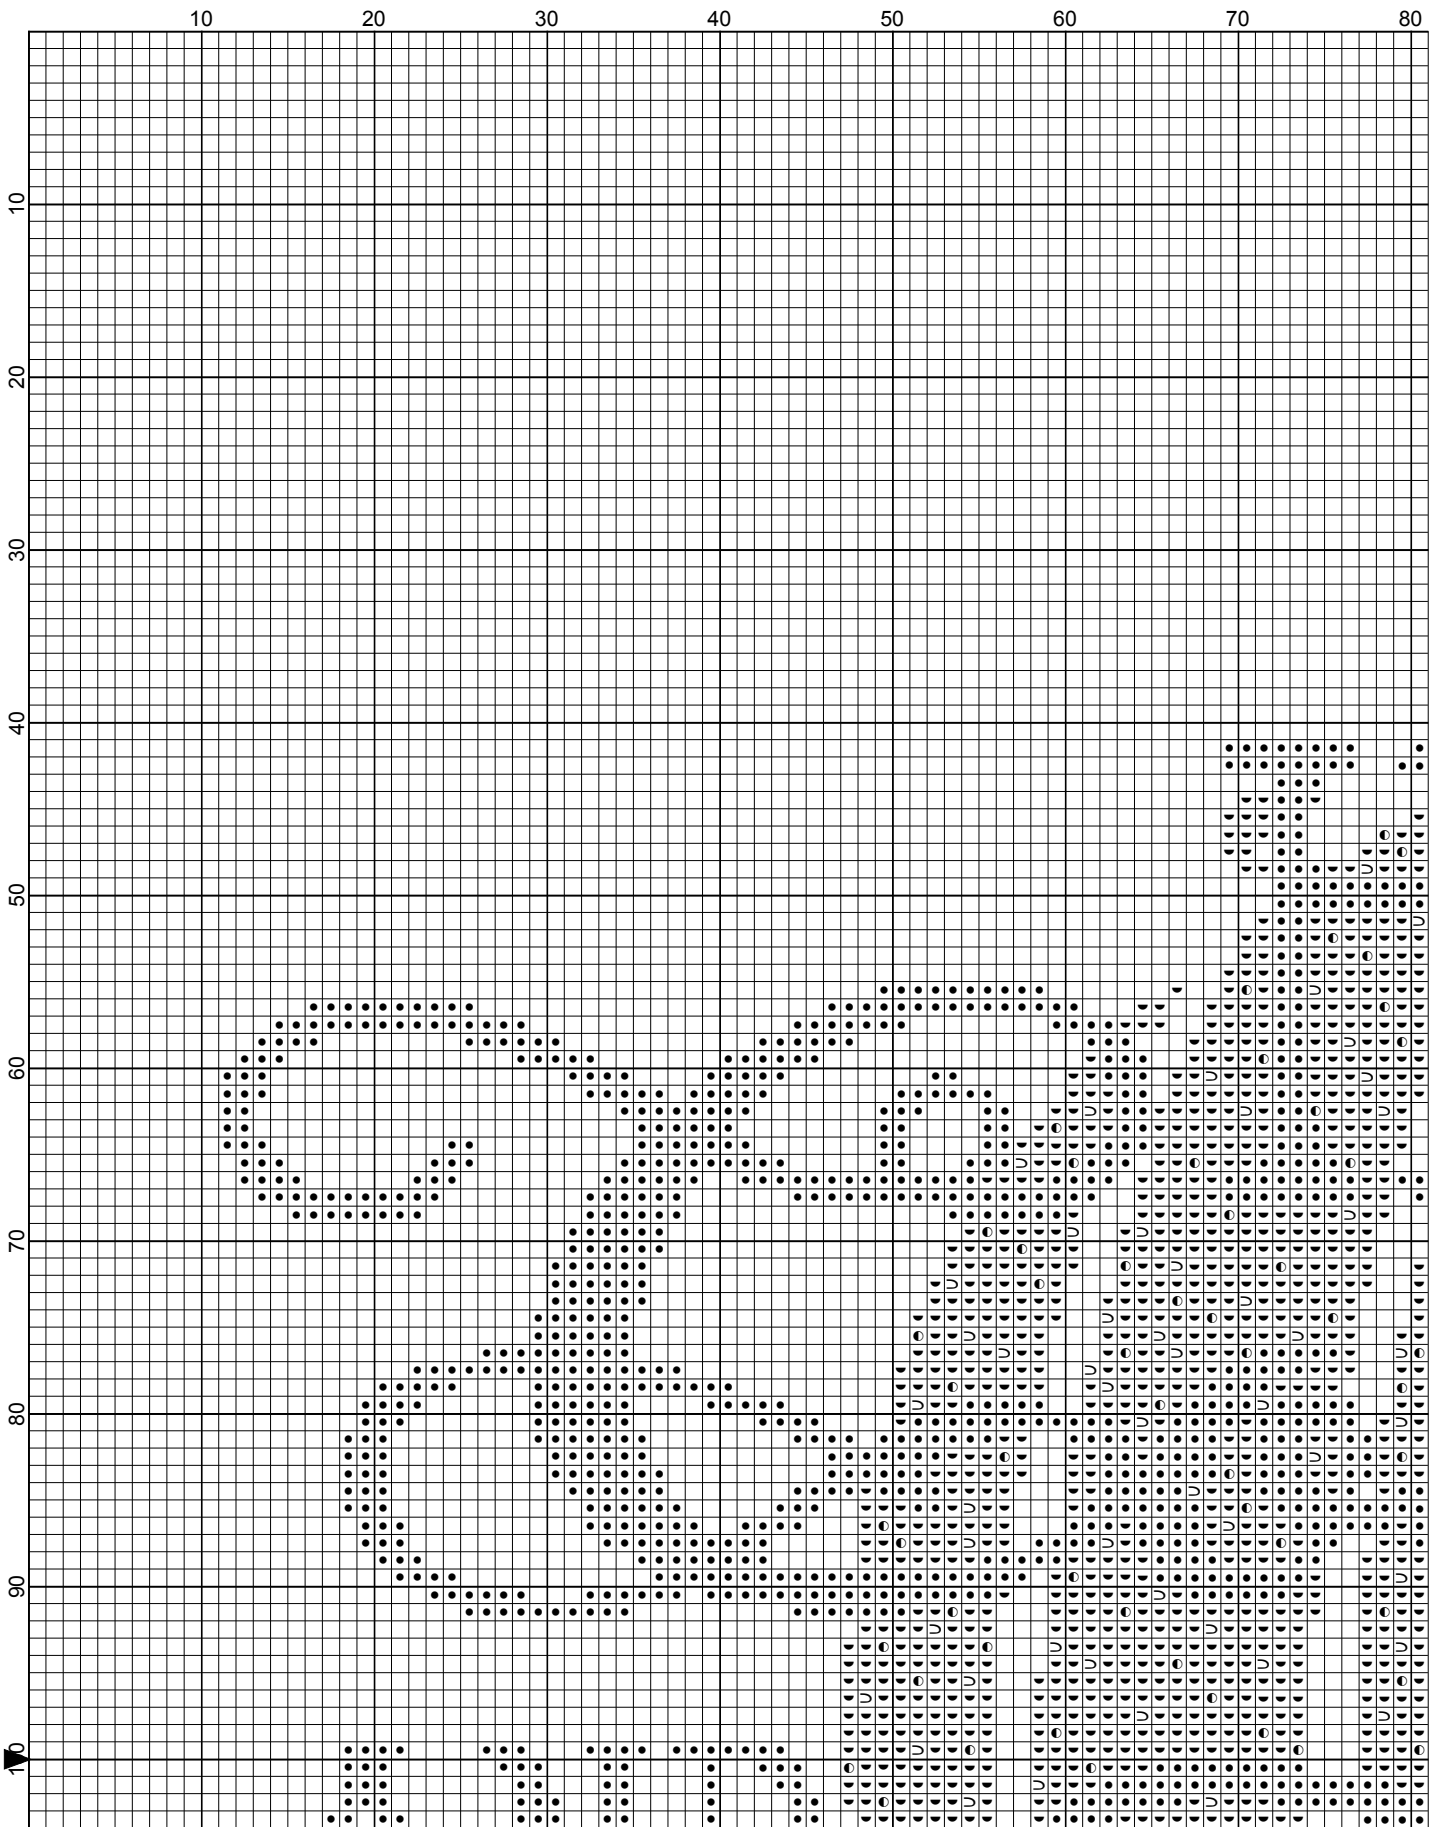

- Legend:
- DMC-310
  - DMC-996
  - KR8-044
  - KR8-032
  - KR8-008
- Backstitches:
- DMC-310

Cinderella by Witchy Woman

Cinderella by Witchy Woman

# Cinderella by Witchy Woman

- Legend:
- ◼ DMC-310
  - ◼ DMC-996
  - ◼ KR8-044
  - ◼ KR8-032
  - ◼ KR8-008
- Backstitches:
- DMC-310

Cinderella by Witchy Woman

Cinderella by Witchy Woman

Cinderella by Witchy Woman

# <No Title>

---

**Grid Size:** 200W x 200H  
**Design Area:** 12.71" x 9.57" (178 x 134 stitches)

## Backstitch Lines:

———— DMC-310 black