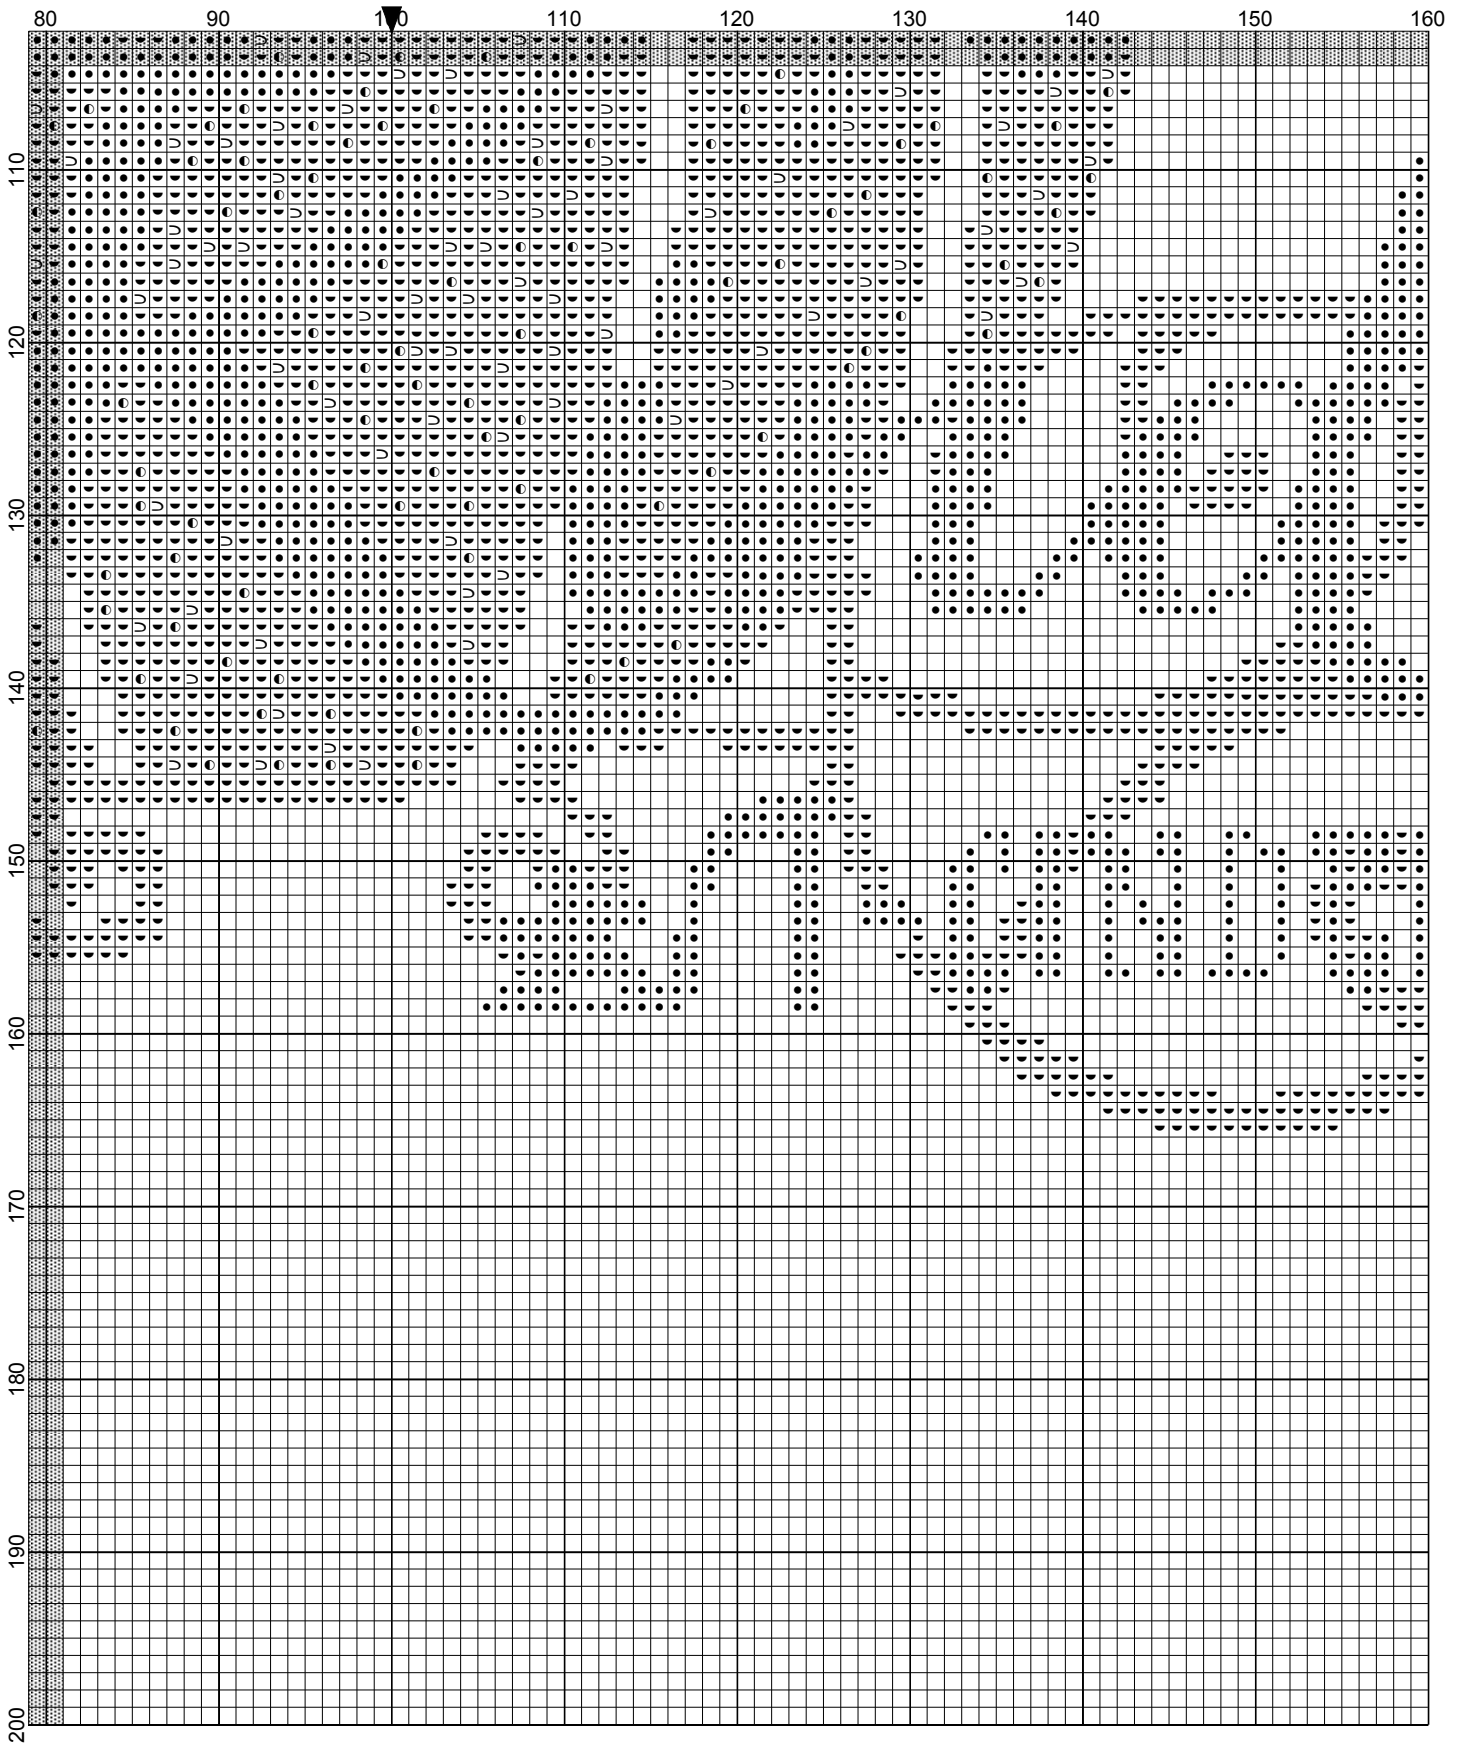

- Legend:
- DMC-310
  - DMC-996
  - KR8-044
  - KR8-032
  - KR8-008
- Backstitches:
- DMC-310

Cinderella by Witchy Woman

Cinderella by Witchy Woman

# Cinderella by Witchy Woman

- Legend:
- ◼ DMC-310
  - ◼ DMC-996
  - ◼ KR8-044
  - ◼ KR8-032
  - ◼ KR8-008
- Backstitches:
- DMC-310

Cinderella by Witchy Woman

Cinderella by Witchy Woman

Cinderella by Witchy Woman

# <No Title>

---

**Grid Size:** 200W x 200H  
**Design Area:** 12.71" x 9.57" (178 x 134 stitches)

## Backstitch Lines:

———— DMC-310 black