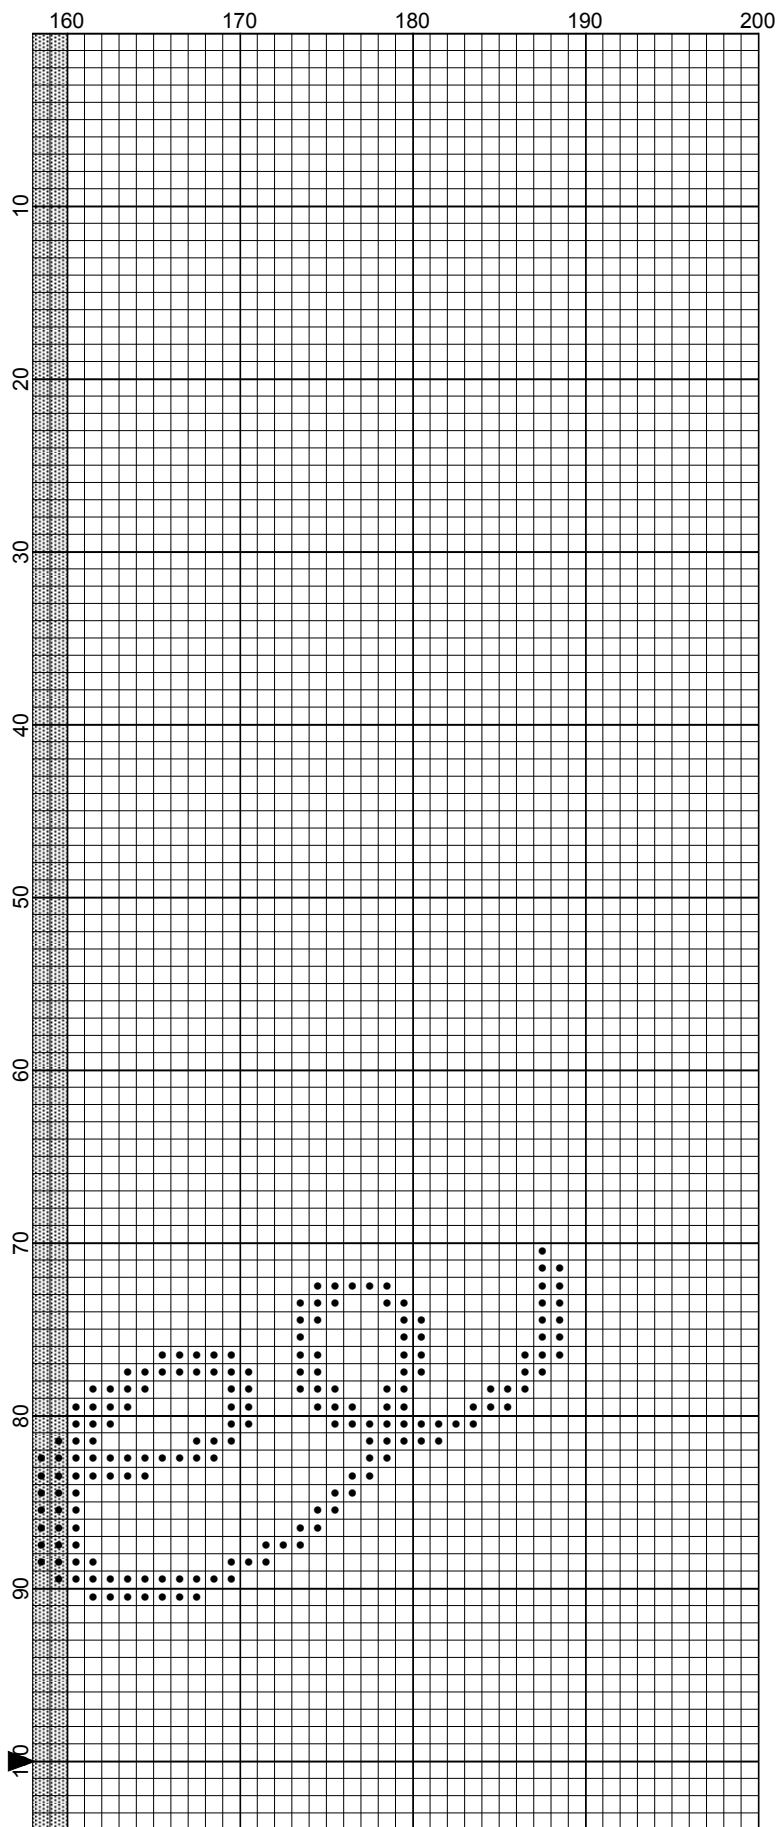

- Legend:
- DMC-310
  - DMC-996
  - KR8-044
  - KR8-032
  - KR8-008
- Backstitches:
- DMC-310

Cinderella by Witchy Woman

Cinderella by Witchy Woman

# Cinderella by Witchy Woman

- Legend:
- ◼ DMC-310
  - ◼ DMC-996
  - ◼ KR8-044
  - ◼ KR8-032
  - ◼ KR8-008
- Backstitches:
- DMC-310

Cinderella by Witchy Woman

Cinderella by Witchy Woman

Cinderella by Witchy Woman

# <No Title>

---

**Grid Size:** 200W x 200H  
**Design Area:** 12.71" x 9.57" (178 x 134 stitches)

## Backstitch Lines:

———— DMC-310 black