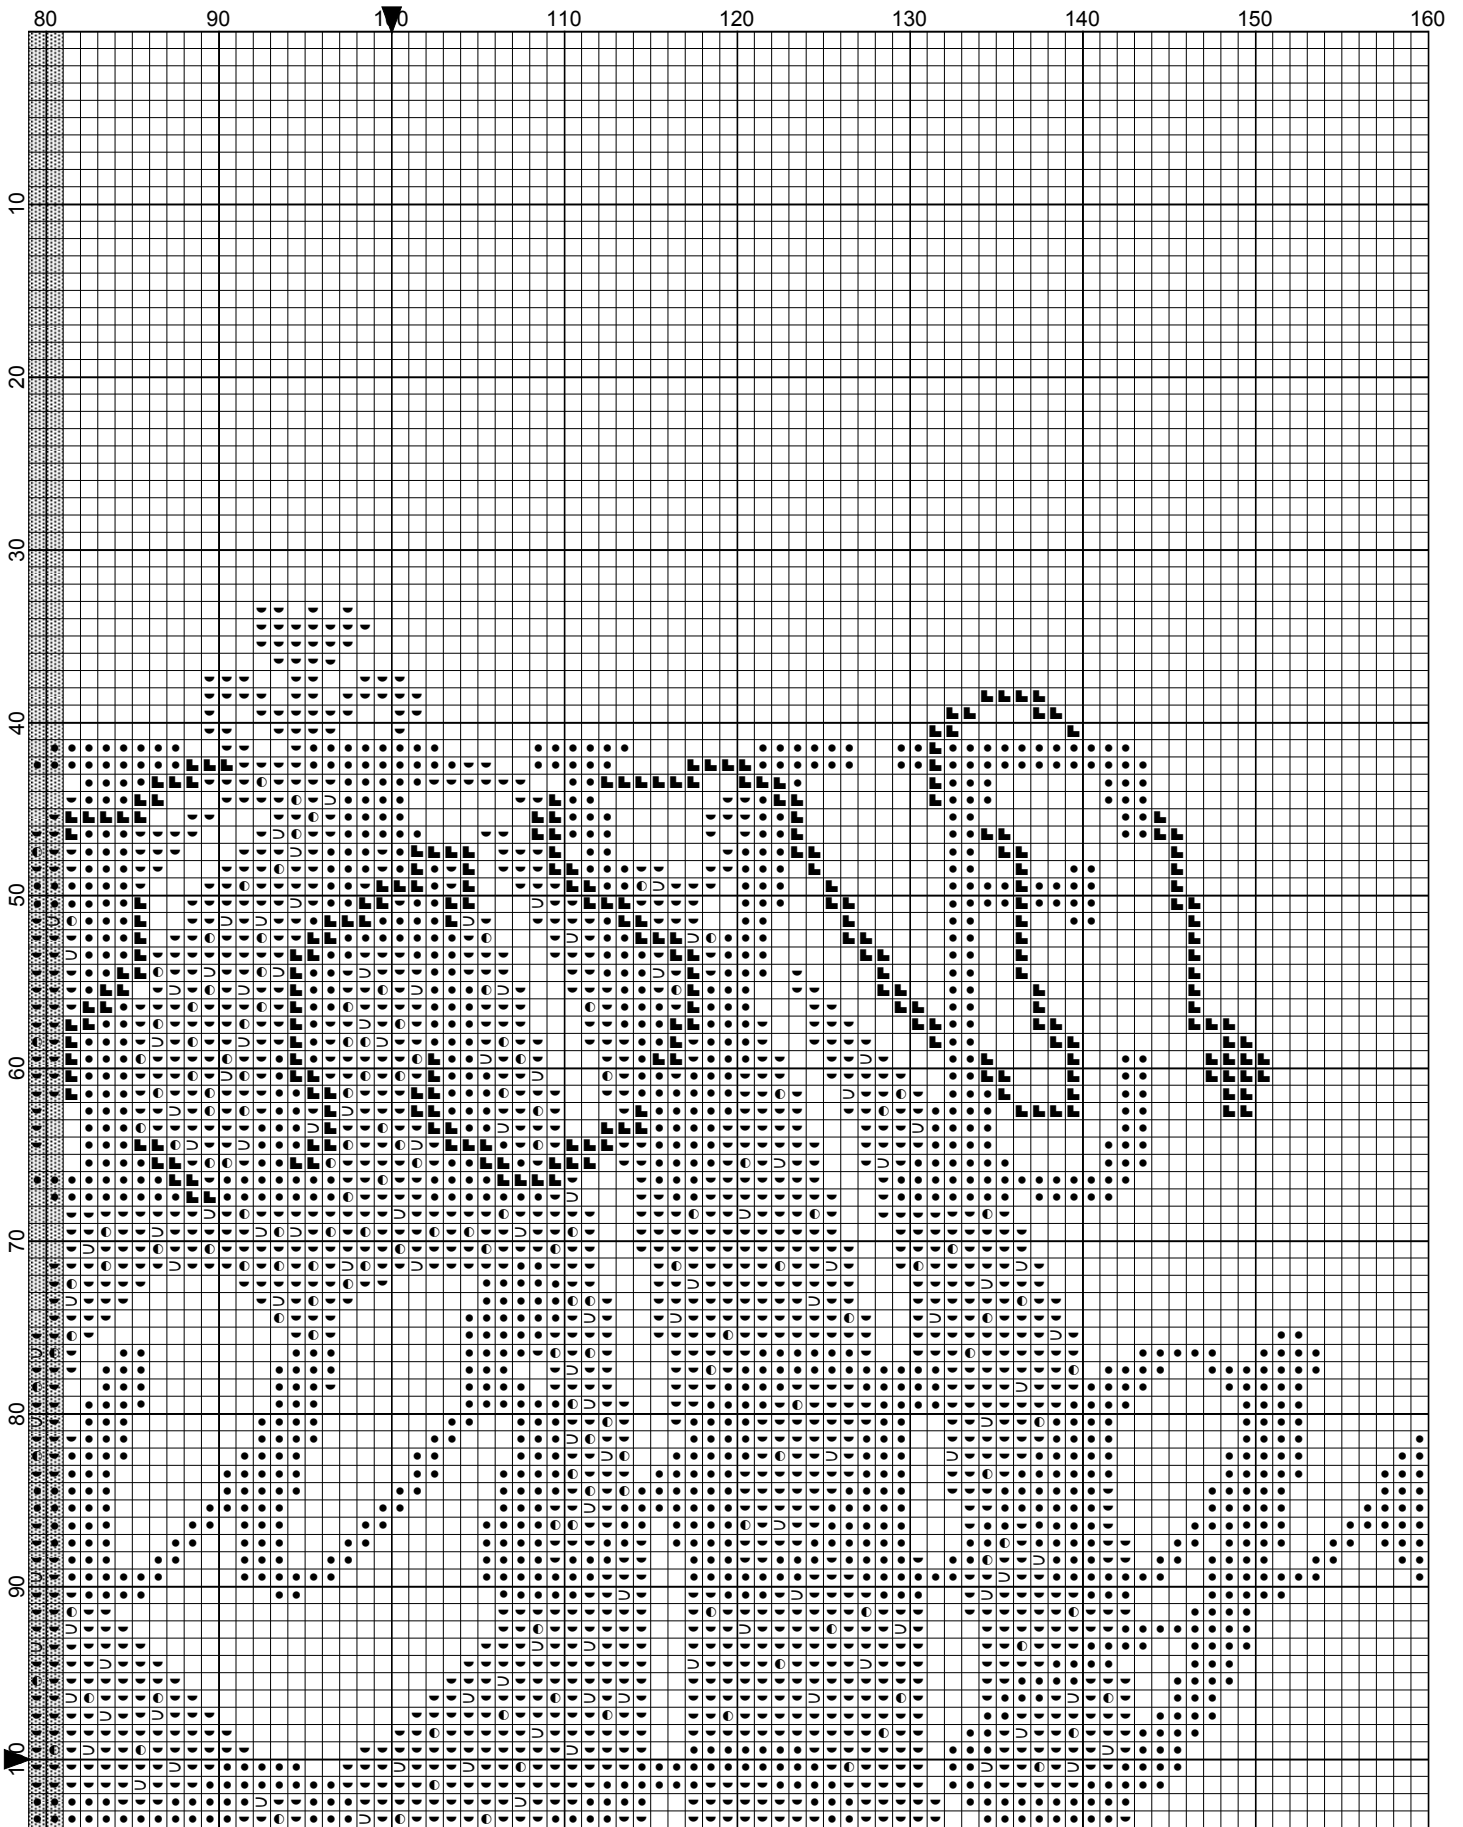

- Legend:
- DMC-310
  - DMC-996
  - KR8-044
  - KR8-032
  - KR8-008
- Backstitches:
- DMC-310

Cinderella by Witchy Woman

Cinderella by Witchy Woman

# Cinderella by Witchy Woman

- Legend:
- ◼ DMC-310
  - ◼ DMC-996
  - ◼ KR8-044
  - ◼ KR8-032
  - ◼ KR8-008
- Backstitches:
- DMC-310

Cinderella by Witchy Woman

Cinderella by Witchy Woman

Cinderella by Witchy Woman

# <No Title>

---

**Grid Size:** 200W x 200H  
**Design Area:** 12.71" x 9.57" (178 x 134 stitches)

## Backstitch Lines:

———— DMC-310 black